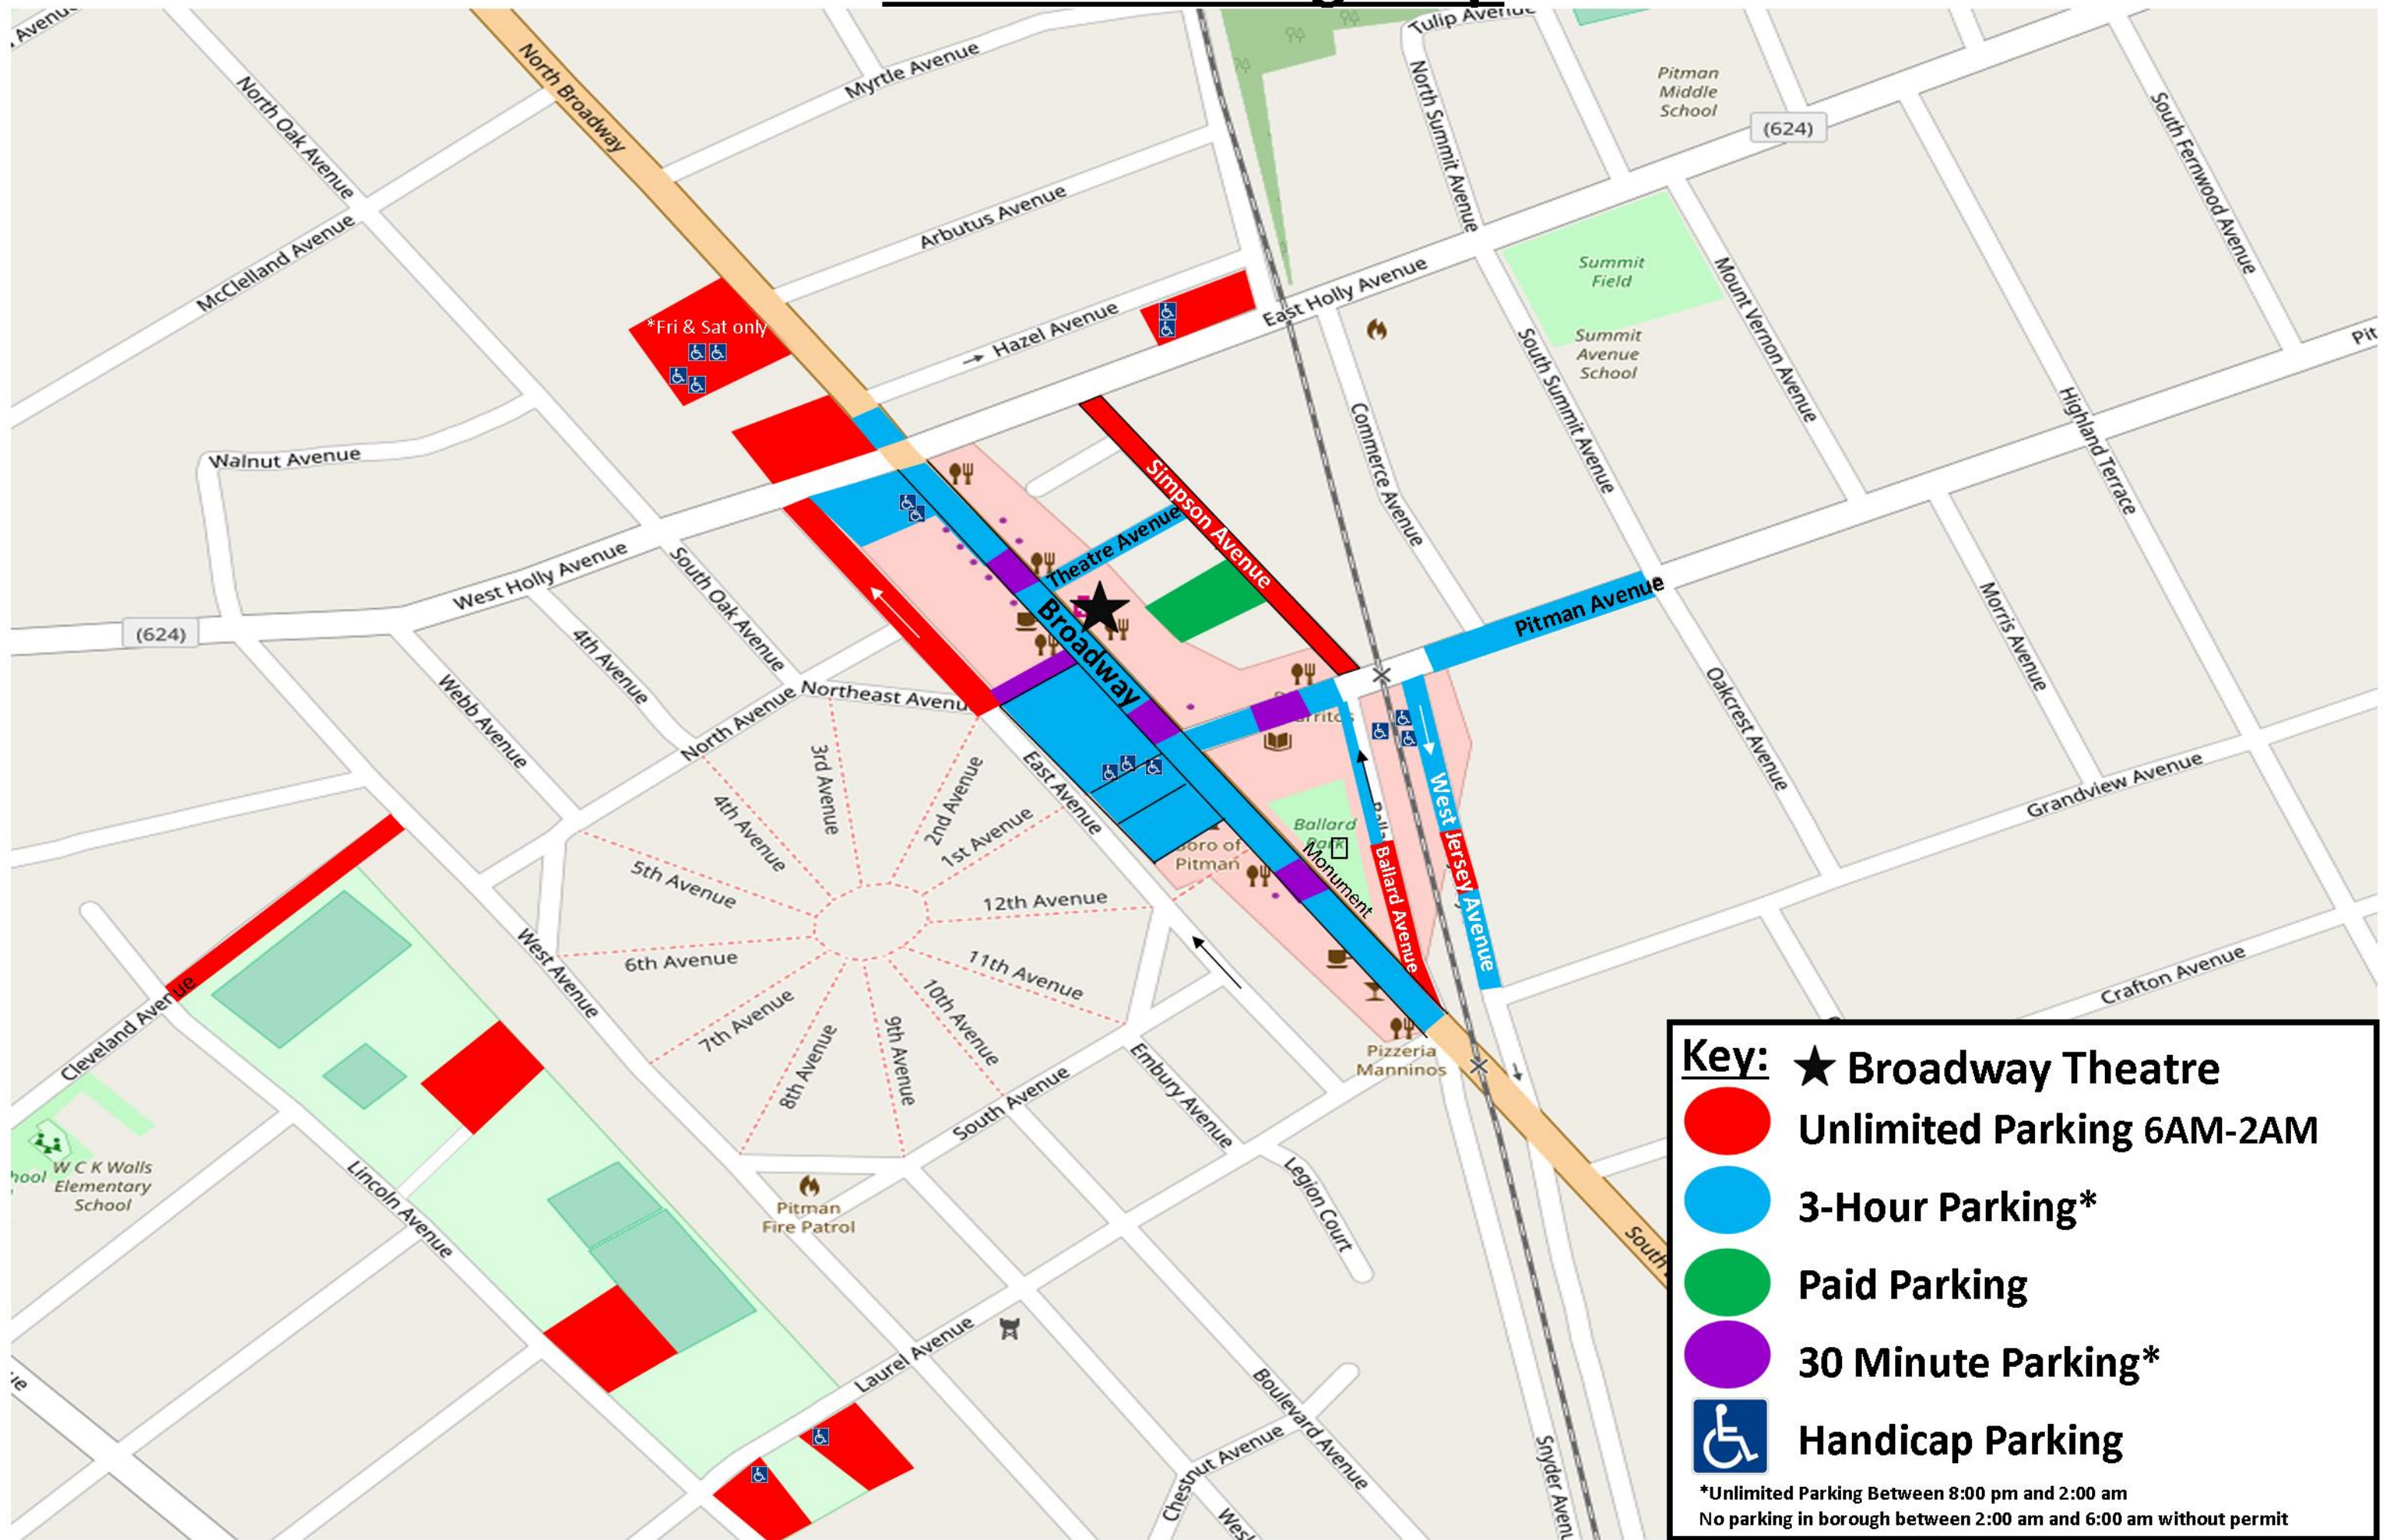

# Pitman Parking Map

**Key:**

- ★ Broadway Theatre
- Unlimited Parking 6AM-2AM
- 3-Hour Parking\*
- Paid Parking
- 30 Minute Parking\*
- ♿ Handicap Parking

\*Unlimited Parking Between 8:00 pm and 2:00 am  
No parking in borough between 2:00 am and 6:00 am without permit